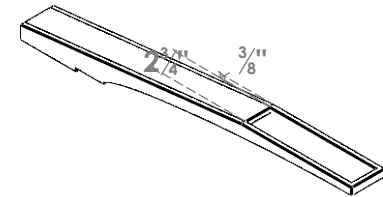

ITEM NUMBER: BRCPC035X36000X04000IMP

3 1/2"W X 36"D X 4"H IMPERIAL ARCHITECTURAL GRADE PVC CLOSED KNEE BRACE

SIDE PROFILE

FRONT PROFILE

ISOMETRIC

EKENA MILLWORK
2300 WEST MAIN ST.
CLARKSVILLE, TX 75426
TOLL FREE: 866-607-0453
WWW.EKENAMILLWORK.COM