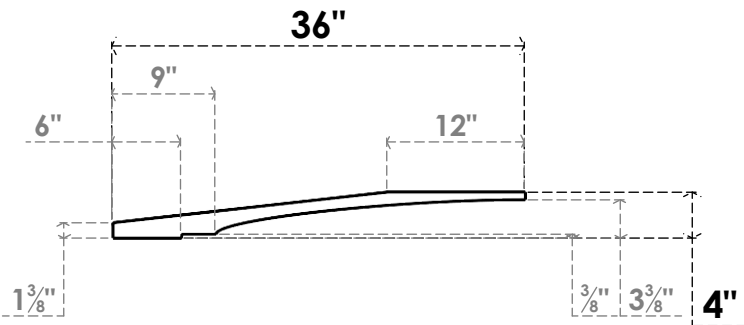

ITEM NUMBER: BRCPC035X36000X04000IMP

3 1/2"W X 36"D X 4"H IMPERIAL ARCHITECTURAL GRADE PVC CLOSED KNEE BRACE

SIDE PROFILE

FRONT PROFILE

ISOMETRIC

EKENA MILLWORK
2300 WEST MAIN ST.
CLARKSVILLE, TX 75426
TOLL FREE: 866-607-0453
WWW.EKENAMILLWORK.COM