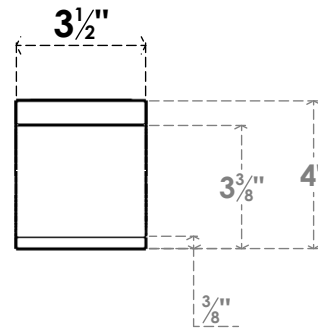

ITEM NUMBER: BRCPC035X36000X04000IMP

3 1/2"W X 36"D X 4"H IMPERIAL ARCHITECTURAL GRADE PVC CLOSED KNEE BRACE

SIDE PROFILE

FRONT PROFILE

ISOMETRIC

EKENA MILLWORK
2300 WEST MAIN ST.
CLARKSVILLE, TX 75426
TOLL FREE: 866-607-0453
WWW.EKENAMILLWORK.COM